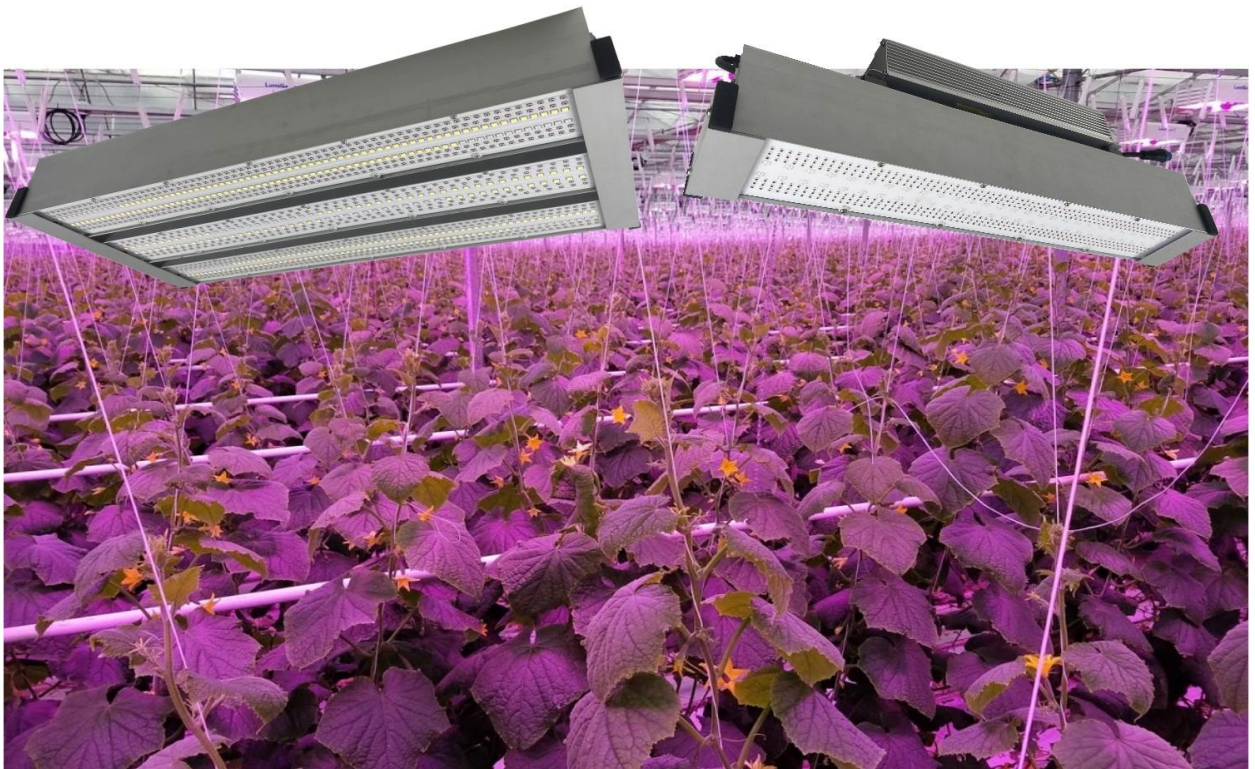

Greenhouse Toplighting